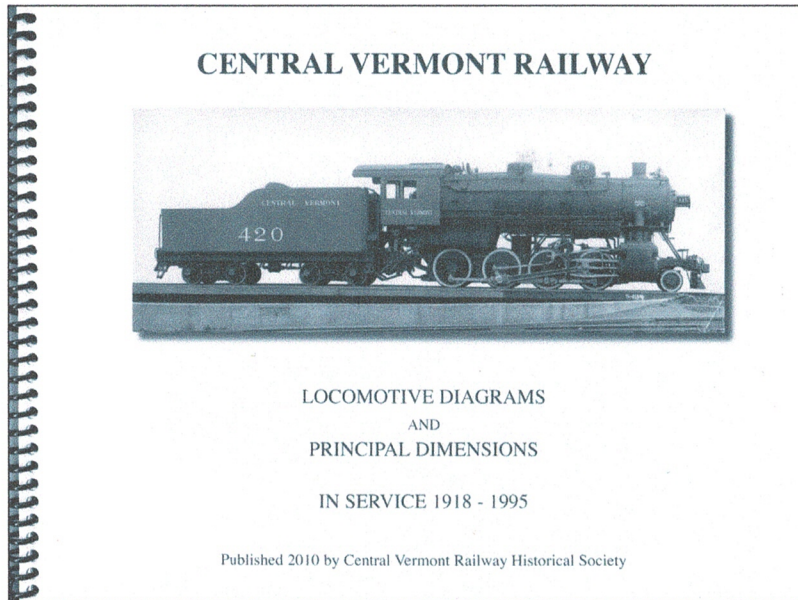

Central Vermont Railway Historical Society Now Available

Central Vermont Railway Locomotive Diagrams and Principal Dimensions

62
8 X 10
GLOSSY
PHOTOS

61
MECHANICAL
DEPARTMENT
DIAGRAMS

Tear here and enclose with payment. Membership in good standing will be verified before shipment.